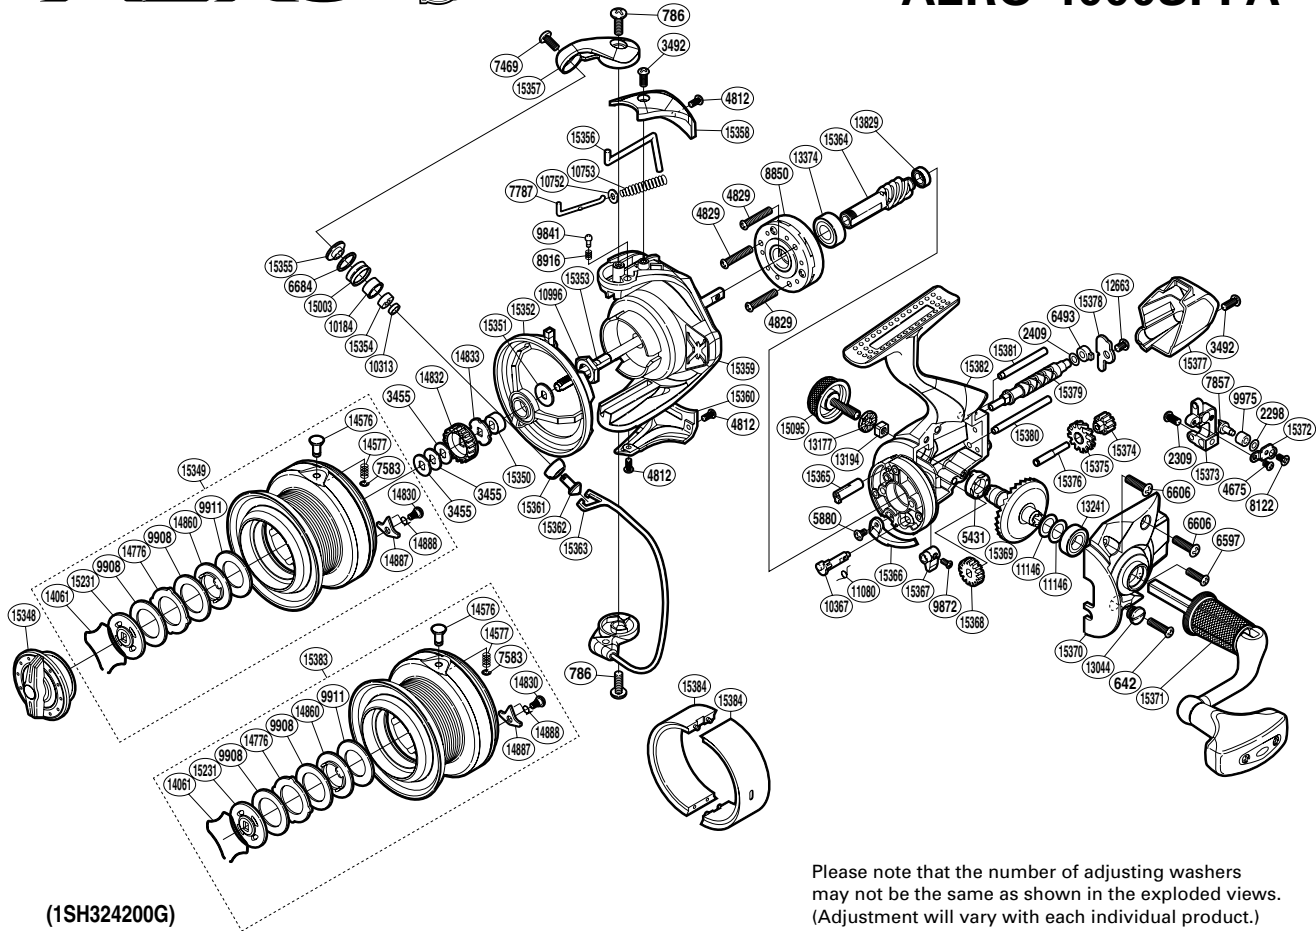

SHIMANO

AERO S A-RB

AERO-4000SPFA

(1SH324200G)

Please note that the number of adjusting washers may not be the same as shown in the exploded views. (Adjustment will vary with each individual product.)

Part No.	Description	Part No.	Description	Part No.	Description
RD 0642	Screw	RD10753	Bail Spring	RD15356	Bail Trip Lever
RD 0786	Screw	RD10996	Rotor Nut	RD15357	Bail Arm
RD 2298	Spacer	RD11080	Anti-Reverse Cam Spring	RD15358	Bail Spring Cover
RD 2309	Screw	RD11146	Washer	RD15359	Rotor
RD 2409	Spacer	RD12663	Screw	RD15360	Bail Hold Support Guard
RD 3455	Spool Washer	RD13044	Oil Cap	RD15361	Line Roller Support Cover
RD 3492	Screw	RD13177	Handle Screw Cap Spacer	RD15362	Line Roller Support
RD 4675	Screw	RD13194	Handle Screw Lock	RD15363	Bail Assembly
RD 4812	Screw	RD13241	Ball Bearing	RD15364	Pinion Gear
RD 4829	Screw	RD13374	Ball Bearing	RD15365	Worm Bushing (front)
RD 5431	Drive Gear Bushing	RD13829	Ball Bearing	RD15366	Bail Trip Strike
RD 5880	Screw	RD14061	Drag Washers Retainer	RD15367	Anti-Reverse Lever
RD 6493	Worm Bushing (rear)	RD14576	Line Clip	RD15368	Idle Gear
RD 6597	Screw	RD14577	Line Clip Spring	RD15369	Drive Gear
RD 6606	Screw	RD14776	Eared Washer	RD15370	Side Cover
RD 6684	Line Roller Spacer	RD14830	Screw	RD15371	Handle Assembly
RD 7469	Screw	RD14832	Spool Support A	RD15372	Oscillating Pawl Cover
RD 7583	E Lock	RD14833	Spool Support B	RD15373	Oscillating Slider
RD 7787	Bail Spring Guide A	RD14860	Key Washer	RD15374	Idle Gear B (small)
RD 7857	Oscillating Pawl	RD14887	Drag Click	RD15375	Idle Gear B (large)
RD 8122	Screw	RD14888	Click Spring	RD15376	Idle Gear B Shaft
RD 8850	Roller Clutch Assembly	RD15003	Line Roller	RD15377	Rear Protector
RD 8916	Click Spring	RD15095	Handle Screw Cap	RD15378	Worm Shaft Retainer
RD 9841	Click Pin	RD15231	Key Washer	RD15379	Worm Shaft
RD 9872	Screw	RD15348	Drag Knob	RD15380	Oscillating Guide A
RD 9908	Drag Washer	RD15349	Spool Assembly	RD15381	Oscillating Guide B
RD 9911	Drag Washer	RD15350	Line Safety Guard Spacer	RD15382	Body
RD 9975	Oscillating Slider Bushing	RD15351	Line Safety Guard Washer		
RD10184	Line Roller Bushing	RD15352	Line Safety Guard	RD15383	Spare Spool Assembly
RD10313	Bearing Spacer	RD15353	Main Shaft		
RD10367	Anti-Reverse Cam	RD15354	Line Roller Collar		
RD10752	Bail Spring Guide A Support	RD15355	Line Roller Washer	RD15384	Spool Economizer S (accessory)